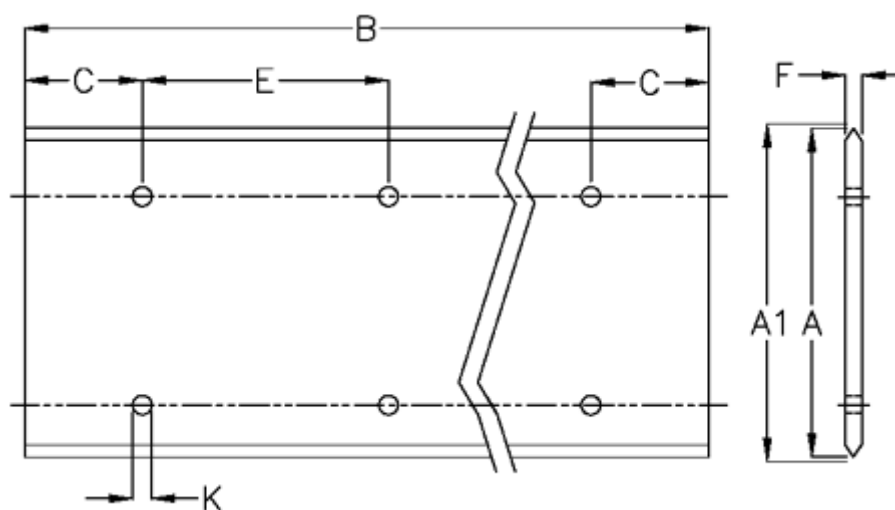

Article number: 057124134161

Description: Hepco GV3 slide L 120 L3416 P1  
with counterbored holes

## Measures

A	= 120
A1	= 120.81
B	= 3416
C	= 88.0
E	= 180
F	= 9.12
For bearing	= J54
K	= 11.5xM10

Precision type	= P1
Weight kg/1000	= 8.50